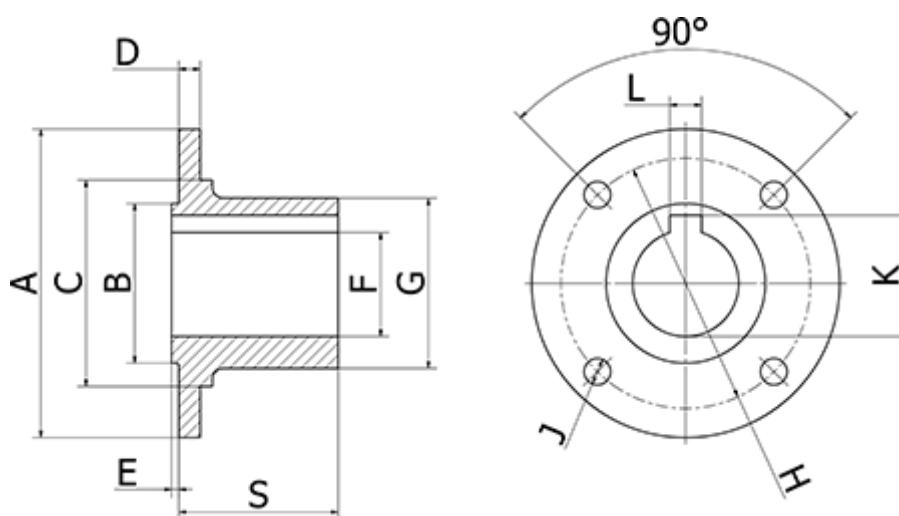

Data Sheet

Article number: 071105240

Description: Elbe Modflange 1.105.240
Ø58 Hole size 20H7

Measures

A = 58	J	= 5
B = 30	K	= 22.8
C = 38.8	L	= 6
D = 4	Number of flange holes	= 4
E = 1.4	S	= 30
F = 20H7		
G = 32		
H = 47		